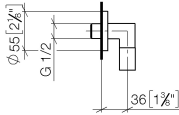

## EDITION PRO Wall elbow - Chrome

---

28 450 626

- 3/8" shower outlet
- rosette Ø 55 mm
- 1/2" connection

Intrinsic protection against back flow.

	Chrome	28 450 626-00
	Matte Black	28 450 626-33
	Brushed Chrome	28 450 626-93

## EDITION PRO Wall elbow - Chrome

---

28 450 626

mm [inches]

### Spare parts list

No.	Item Number	Name	Quantity used	Delivery time
1	90 14 10 026 00 90	seal	1	2
2	09 27 22 503-00	rosette	1	10
3	09 16 01 014 90	ring	1	2
4	90 23 01 141 00 90	back-flow preventer	1	2
5	09 11 03 036-00	connection	1	10
6	90 21 02 069 00-00	cover	1	10