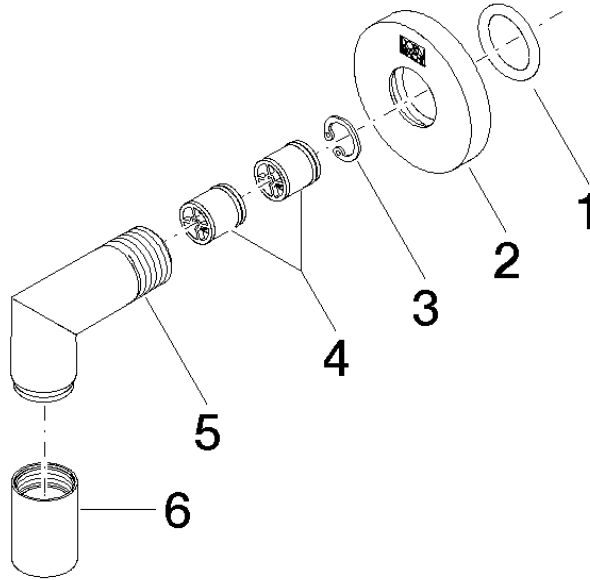

## EDITION PRO Wall elbow - Chrome

---

28 450 626

- 3/8" shower outlet
- rosette Ø 55 mm
- 1/2" connection

Intrinsic protection against back flow.

	Chrome	28 450 626-00
	Matte Black	28 450 626-33
	Brushed Chrome	28 450 626-93

## EDITION PRO Wall elbow - Chrome

---

28 450 626

mm [inches]

### Spare parts list

No.	Item Number	Name	Quantity used	Delivery time
1	90 14 10 026 00 90	seal	1	2
2	09 27 22 503-00	rosette	1	10
3	09 16 01 014 90	ring	1	2
4	90 23 01 141 00 90	back-flow preventer	1	2
5	09 11 03 036-00	connection	1	10
6	90 21 02 069 00-00	cover	1	10